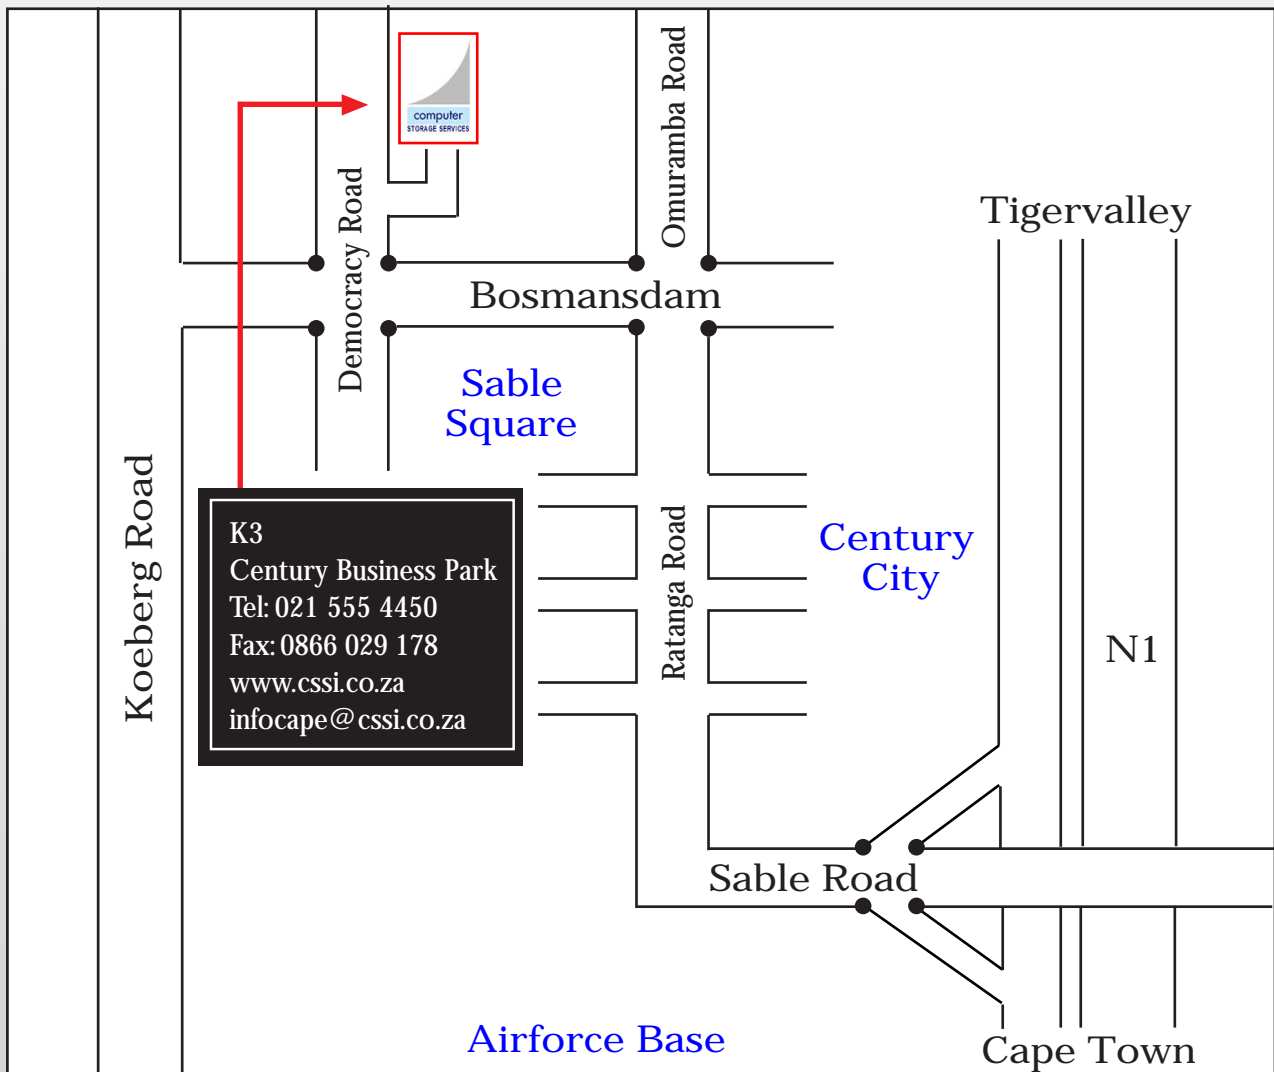

Computer Storage Services - Cape Town

Tel: 011 555 4450 · Fax: 086 602 9178 · infocape@cssi.co.za · www.cssi.co.za

DIRECTIONS TO COMPUTER STORAGE SERVICES

Heading towards Computer Storage Services from Cape Town:

From the N1 Cape Town CBD. Take the Sable turnoff towards Century City. You will reach a set of robots, turn left. Drive straight until you reach Bosmansdam Intersection. At those robots turn left into Bosmansdam Road. When you reach a set of robots turn right into Democracy Road, and then first right into Centurion Business Park. Opposite Redfern Labels.

Heading towards Computer Storage Services from Tigervalley:

Coming from Durbanville direction on N1. Take the Sable turnoff. At the robots turn right. Go straight until you reach Bosmansdam Intersection. At those robots turn left into Bosmansdam Road. When you reach a set of robots turn right into Democracy Road, and then first right into Centurion Business Park. Opposite Redfern Labels.