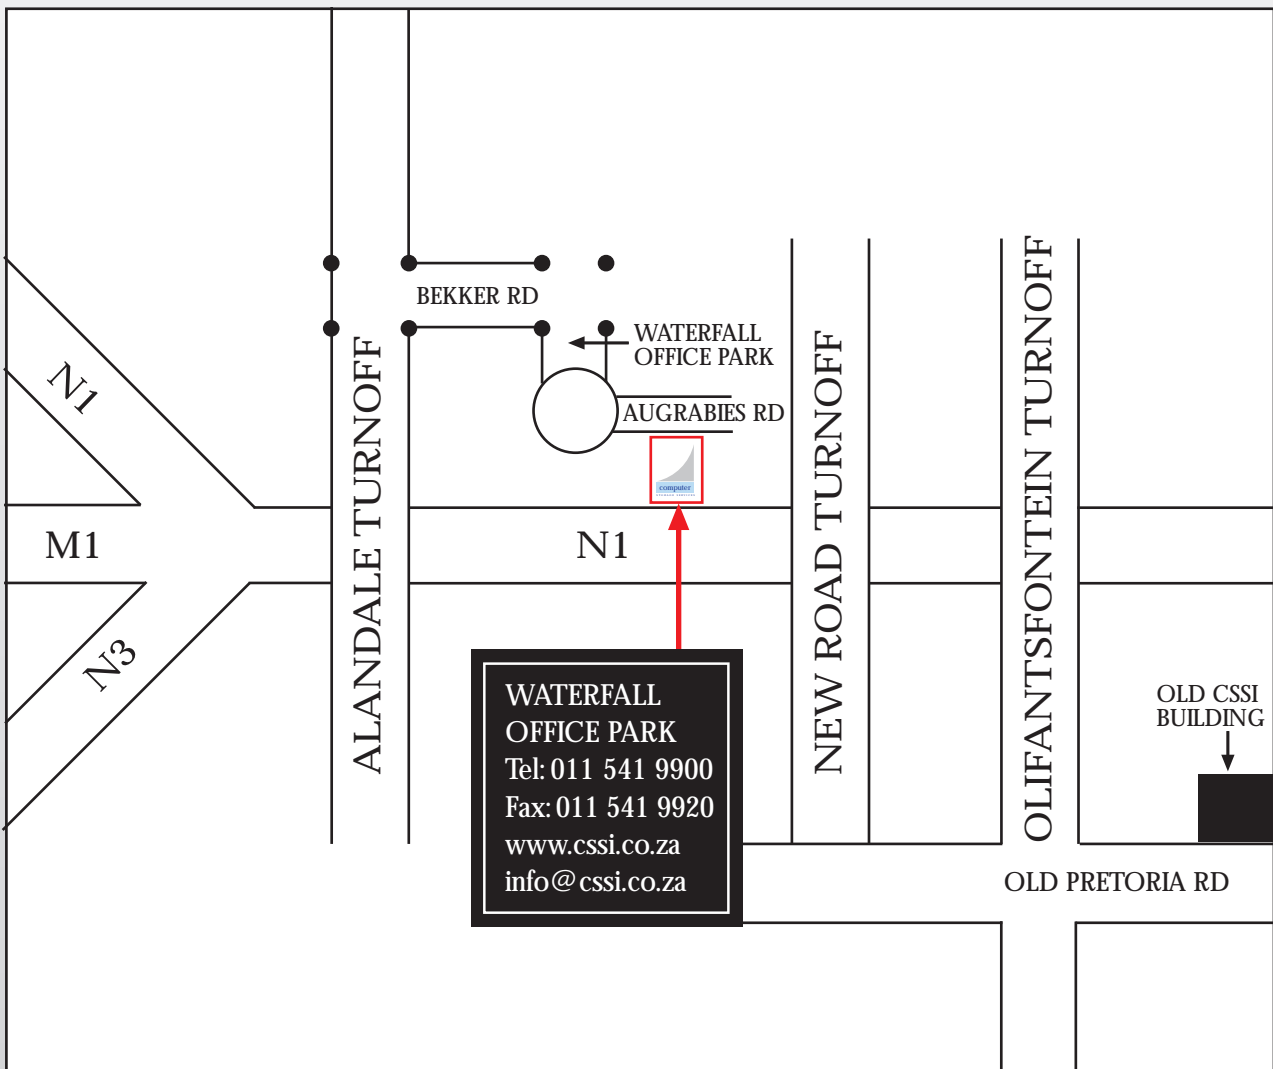

Computer Storage Services head office in Waterfall Office Park

Tel: 011 541 9900 · Fax: 011 541 9920 · info@cssi.co.za · www.cssi.co.za

DIRECTIONS TO COMPUTER STORAGE SERVICES

Heading towards Computer Storage Services from Johannesburg:

Take the N1 Highway heading towards Midrand (Pretoria). Take the Allandale turnoff. At the robots, turn left into Allandale Road. At the robots, turn right into Bekker Road. At the next robots, turn right into Waterfall Park. At circle, turn left into Augrabies Rd, turn right into Computer Storage Services Head Office.

Heading towards Computer Storage Services from Pretoria:

Take the N1 Highway heading towards Johannesburg. Take the Allandale turnoff. At the robots, turn right into Allandale Road and cross back over the highway. At the robots, turn right into Bekker Road. At the next robots, turn right into Waterfall Park. At circle, turn left into Augrabies Rd, turn right into Computer Storage Services Head Office.